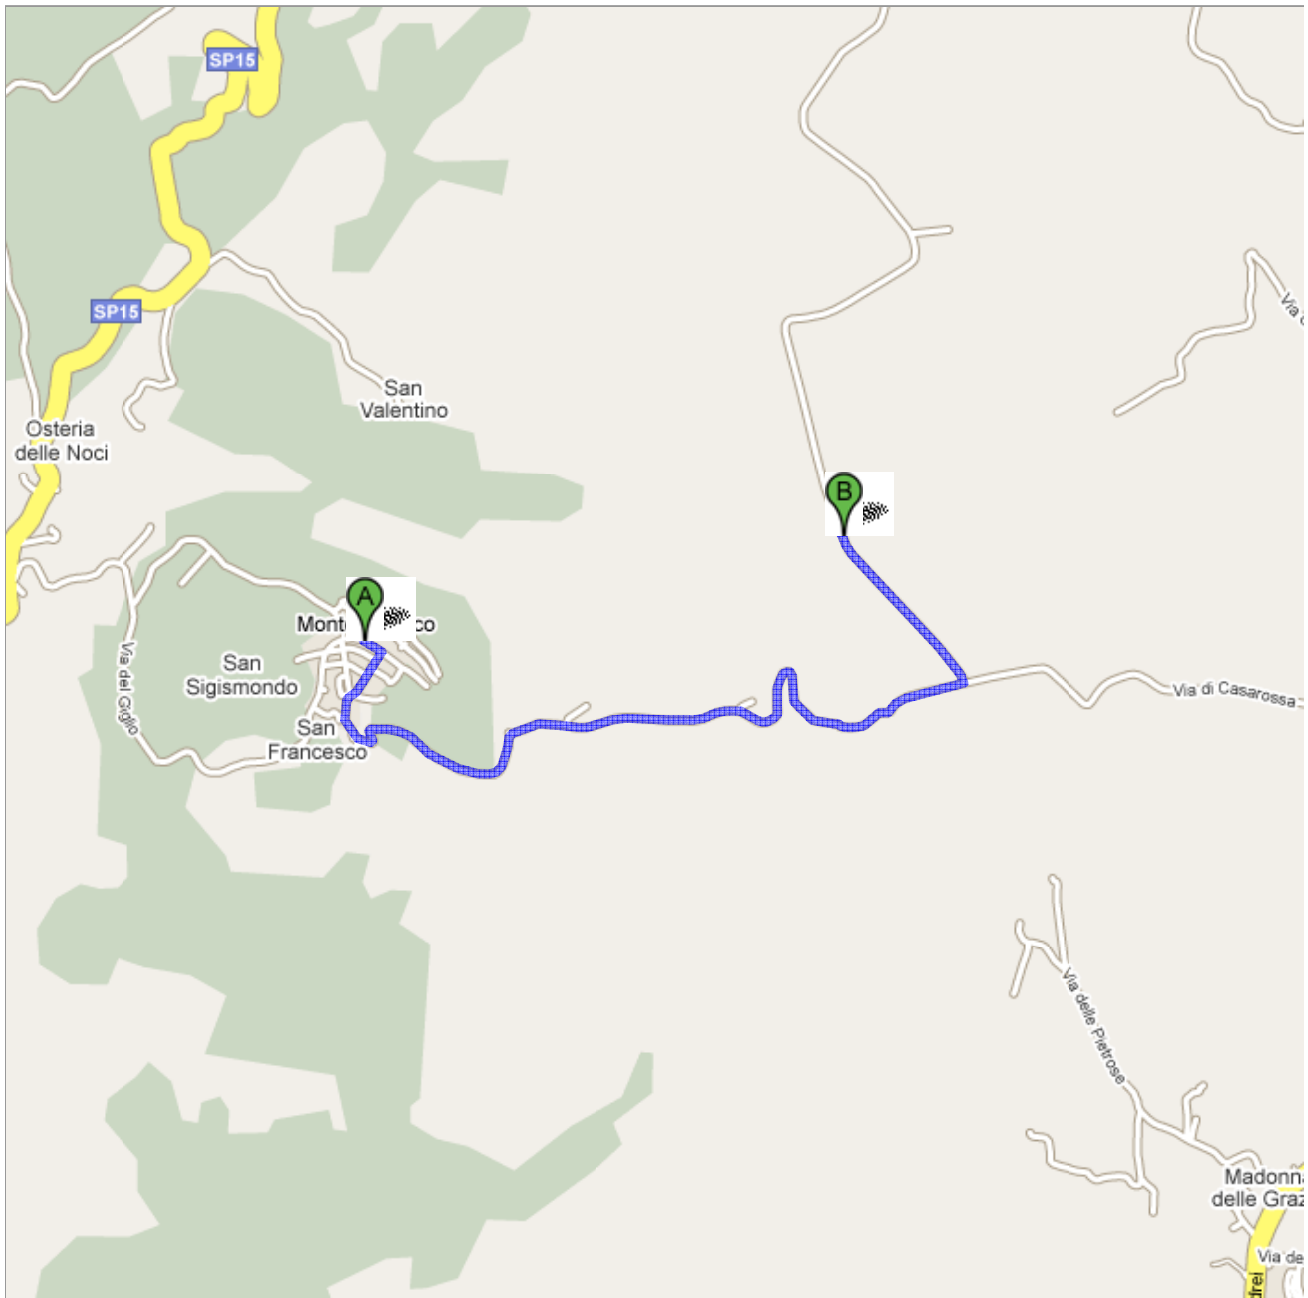

### Directions to Follonico, 4-Suite Bed and Breakfast

Loc. Casale, 2, 53049 Torrita di Siena (SI), Italy - 0577 669 773

**4.1 km – about 5 mins**

For any need while driving to Follonico, feel free to contact the following cell phone number +39 333 3803799

 Montefollonico, Torrita Di Siena SI, Italy

- |   |  |                           |
|---|--|---------------------------|
| 1.  | Head <b>southeast</b> on <b>Via del Pianello</b> toward <b>Via della Madonna</b> | go 82 m<br>total 82 m     |
|  | 2. Turn <b>right</b> at <b>Via della Madonna</b><br><small>About 1 min</small>   | go 0.4 km<br>total 0.4 km |
|  | 3. Slight <b>right</b> at <b>Via della Madonna</b><br><small>About 1 min</small> | go 0.8 km<br>total 1.3 km |
|  | 4. Turn <b>right</b><br><small>About 2 mins</small>                              | go 2.1 km<br>total 3.3 km |
|  | 5. Turn <b>left</b><br><small>About 1 min</small>                                | go 0.7 km<br>total 4.1 km |

 Follonico, 4-Suite Bed and Breakfast  
Loc. Casale, 2, 53049 Torrita di Siena (SI), Italy - 0577 669 773

These directions are for planning purposes only. You may find that construction projects, traffic, weather, or other events may cause conditions to differ from the map results, and you should plan your route accordingly. You must obey all signs or notices regarding your route.

Map data ©2009 Tele Atlas